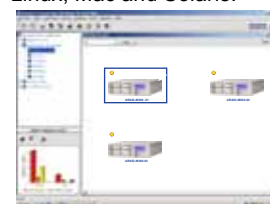

SNMP Network management: Araid SNMP Agent for Windows or Linux.