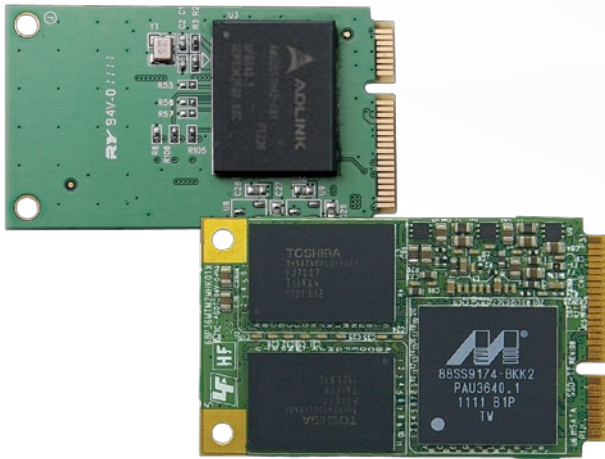

# ASDMS-MLC Series

mSATA SATA 6 Gb/s SSD with MLC NAND Flash

## Features

- Sustained read up to 480 MB/s
- Sustained write up to 390 MB/s
- Capacity: 32, 64, 128, 256GB
- SATA 6 Gb/s interface
- Toshiba 19/ 24nm MLC Toggle NAND Flash
- Shock and vibration resistant
- High IOPS

### Physical

Capacity	32, 64, 128, 256GB
Flash Components	Multi-Level Cell (MLC) NAND
Interface	SATA 6Gb/s
Form Factor	mSATA (MO-300) form factor
Dimensions	50.8 (L) x 29.8 (W) x 3.40 mm (H)
Weight	10 g (Max.)